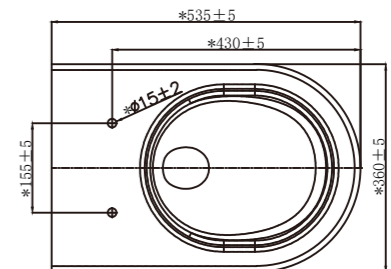

Description: Rimless Wall-mounted WC

Flush System: Tornado flush

Outlet: Horizontal

Size(mm): 535D*360W*255H

F274

F271

Technical Drawing:

Steady and elegant, beautiful and comfortable.
No need for complicated decorations, just a wave
can realize individualization.

Ceramic toilet series

Model:T602W

Description: Rimless Wall-mounted WC

Flush System: Tornado flush

Outlet: Horizontal

Size(mm): 530D*360W*320H

F241

F274

Size(mm): 490D*360W*320H

F271

F328

Technical Drawing:

The modern bathroom emphasizes natural simplicity rather than deliberately piled up

Tornado Flush

Rimless Design

Quick Release

Soft Close

Ceramic toilet series

Model:T607W

Description: Rimless Wall-mounted WC

Flush System: Tornado flush

Outlet: Horizontal

Size(mm): 530D*360W*355H

F241