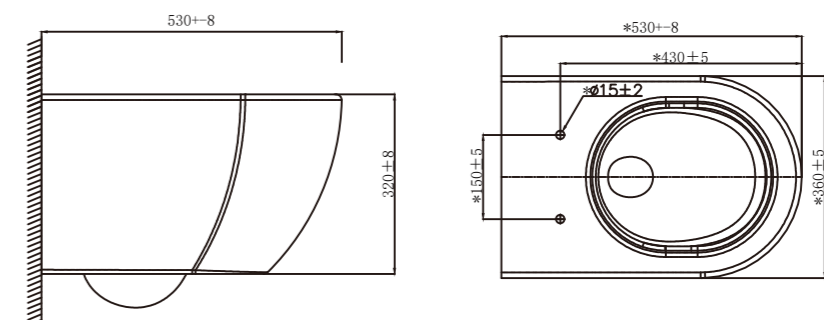

Technical Drawing: