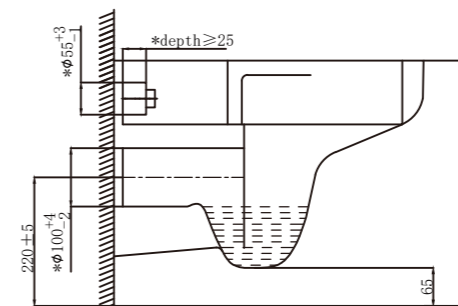

Description: Rimless Wall-mounted WC

Flush System: Tornado flush

Outlet: Horizontal

Size(mm): 535D*360W*255H

F274

F271

Technical Drawing:

Steady and elegant, beautiful and comfortable.
No need for complicated decorations, just a wave
can realize individualization.

Size(mm): 490D*360W*320H

F271

F328

Technical Drawing:

The modern bathroom emphasizes natural simplicity rather than deliberately piled up

Tornado Flush

Rimless Design

Quick Release

Soft Close

Ceramic toilet series

Model:T607W

Description: Rimless Wall-mounted WC

Flush System: Tornado flush

Outlet: Horizontal

Size(mm): 530D*360W*355H

F241

F326

Technical Drawing:

Ceramic toilet series

Model: T611W+F139

Description: Wall-mounted WC

Flush System: Hedging flush

Outlet: Horizontal

Size(mm): 480D*355W*340H