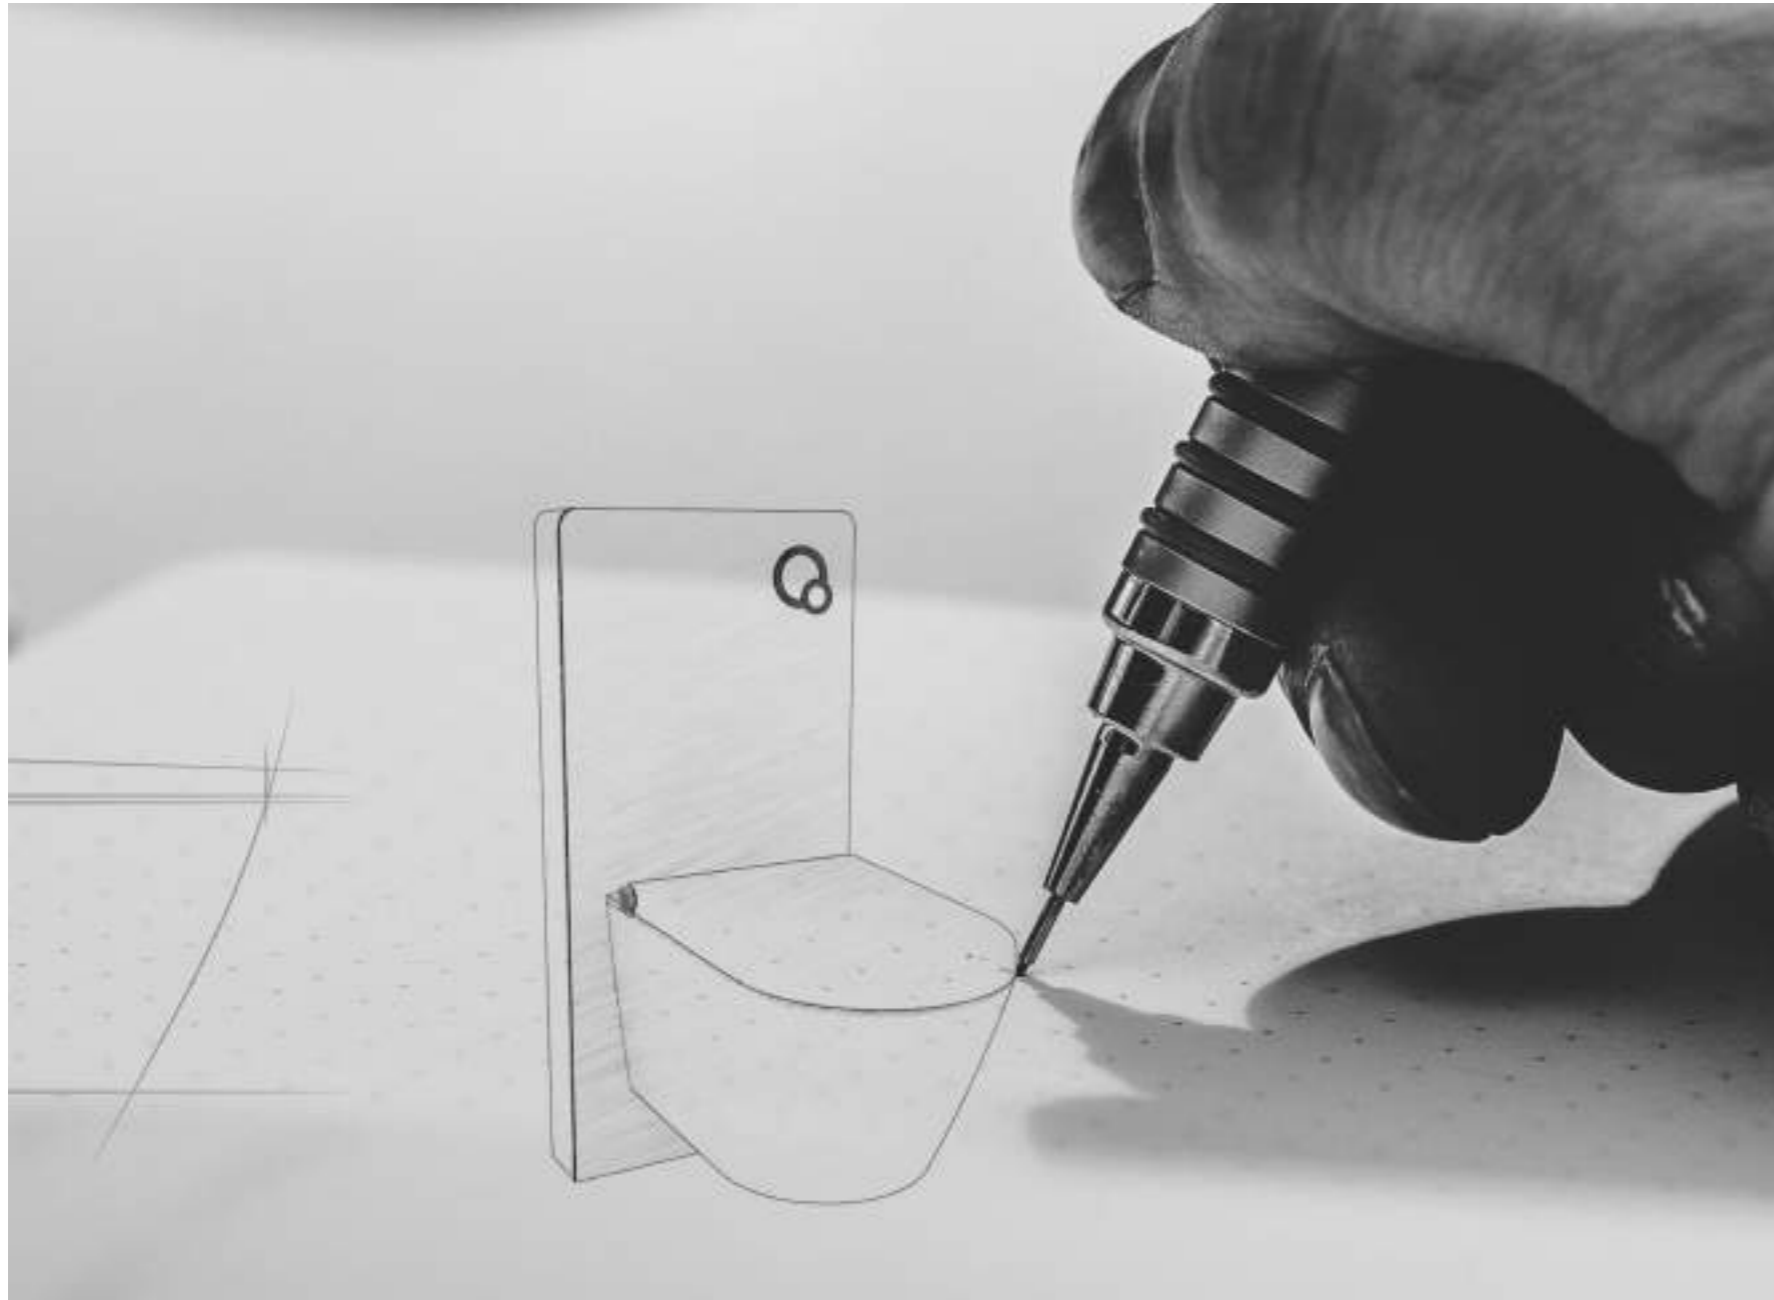

Who We Are

As a leading ODM and OEM manufacturer specializing in sanitary solutions, Oceanwell has been delivering comprehensive offerings in the field for two decades. Our product range includes intelligent toilets and bidets, regular toilets and toilet seats, flushing cisterns, aged care bathroom products, and a variety of sanitary accessories. We cater to branding sanitary-ware companies, manufacturers, wholesalers, distributors, and retailers etc worldwide.

With a commitment to unique and innovative technologies, Oceanwell ensures stable quality and provides reliable services. Our products have reached consumers in numerous overseas countries, seamlessly integrating into their daily lives. Motivated by the needs of an aging population, Oceanwell is devoted to crafting solutions that prioritize care and support, empowering care receivers to maintain their independence and self-esteem.

Oceanwell (Xiamen) Industrial Co.,Ltd