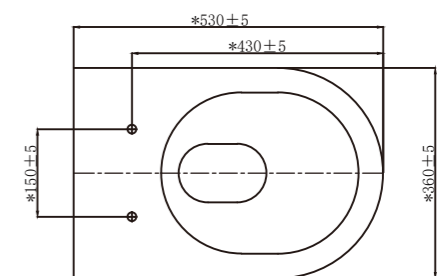

Description: Rimless Wall-mounted WC

Flush System: Tornado flush

Outlet: Horizontal

Size(mm): 535D*360W*255H

F274

F271

Technical Drawing:

Steady and elegant, beautiful and comfortable.
No need for complicated decorations, just a wave
can realize individualization.

Size(mm): 490D*360W*320H

F271

F328

Technical Drawing:

The modern bathroom emphasizes natural simplicity rather than deliberately piled up

Tornado Flush

Rimless Design

Quick Release

Soft Close

Ceramic toilet series

Model:T607W

Description: Rimless Wall-mounted WC

Flush System: Tornado flush

Outlet: Horizontal

Size(mm): 530D*360W*355H

F241

F326

Technical Drawing:

Ceramic toilet series

Model: T611W+F139

Description: Wall-mounted WC

Flush System: Hedging flush

Outlet: Horizontal

Size(mm): 480D*355W*340H