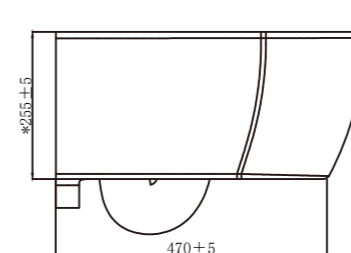

Description: Rimless Wall-mounted WC

Flush System: Tornado flush

Outlet: Horizontal

Size(mm): 535D*360W*255H

F274

F271

Technical Drawing:

Steady and elegant, beautiful and comfortable.
No need for complicated decorations, just a wave
can realize individualization.

Ceramic toilet series

Model:T602W

Description: Rimless Wall-mounted WC

Flush System: Tornado flush

Outlet: Horizontal

Size(mm): 530D*360W*320H

F241

F274