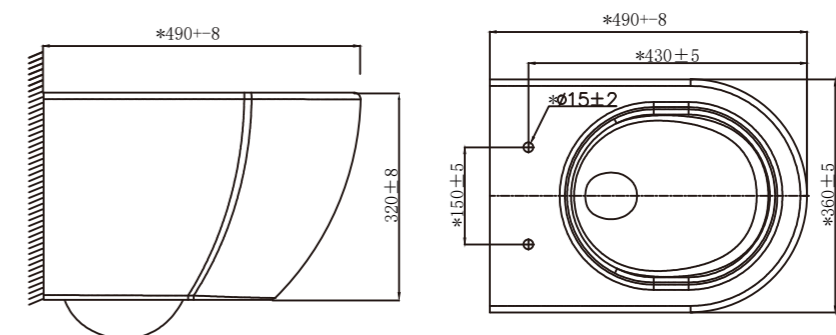

Description: Rimless Wall-mounted WC

Flush System: Tornado flush

Outlet: Horizontal

Size(mm): 535D*360W*255H

F274

F271

Technical Drawing:

Steady and elegant, beautiful and comfortable.
No need for complicated decorations, just a wave
can realize individualization.

Size(mm): 490D*360W*320H

F271

F328

Technical Drawing:

The modern bathroom emphasizes natural simplicity rather than deliberately piled up

Tornado Flush

Rimless Design

Quick Release

Soft Close

Ceramic toilet series

Model:T607W

Description: Rimless Wall-mounted WC

Flush System: Tornado flush

Outlet: Horizontal

Size(mm): 530D*360W*355H

F241

F326

Technical Drawing:

Ceramic toilet series

Model: T611W+F139

Description: Wall-mounted WC

Flush System: Hedging flush

Outlet: Horizontal

Size(mm): 480D*355W*340H